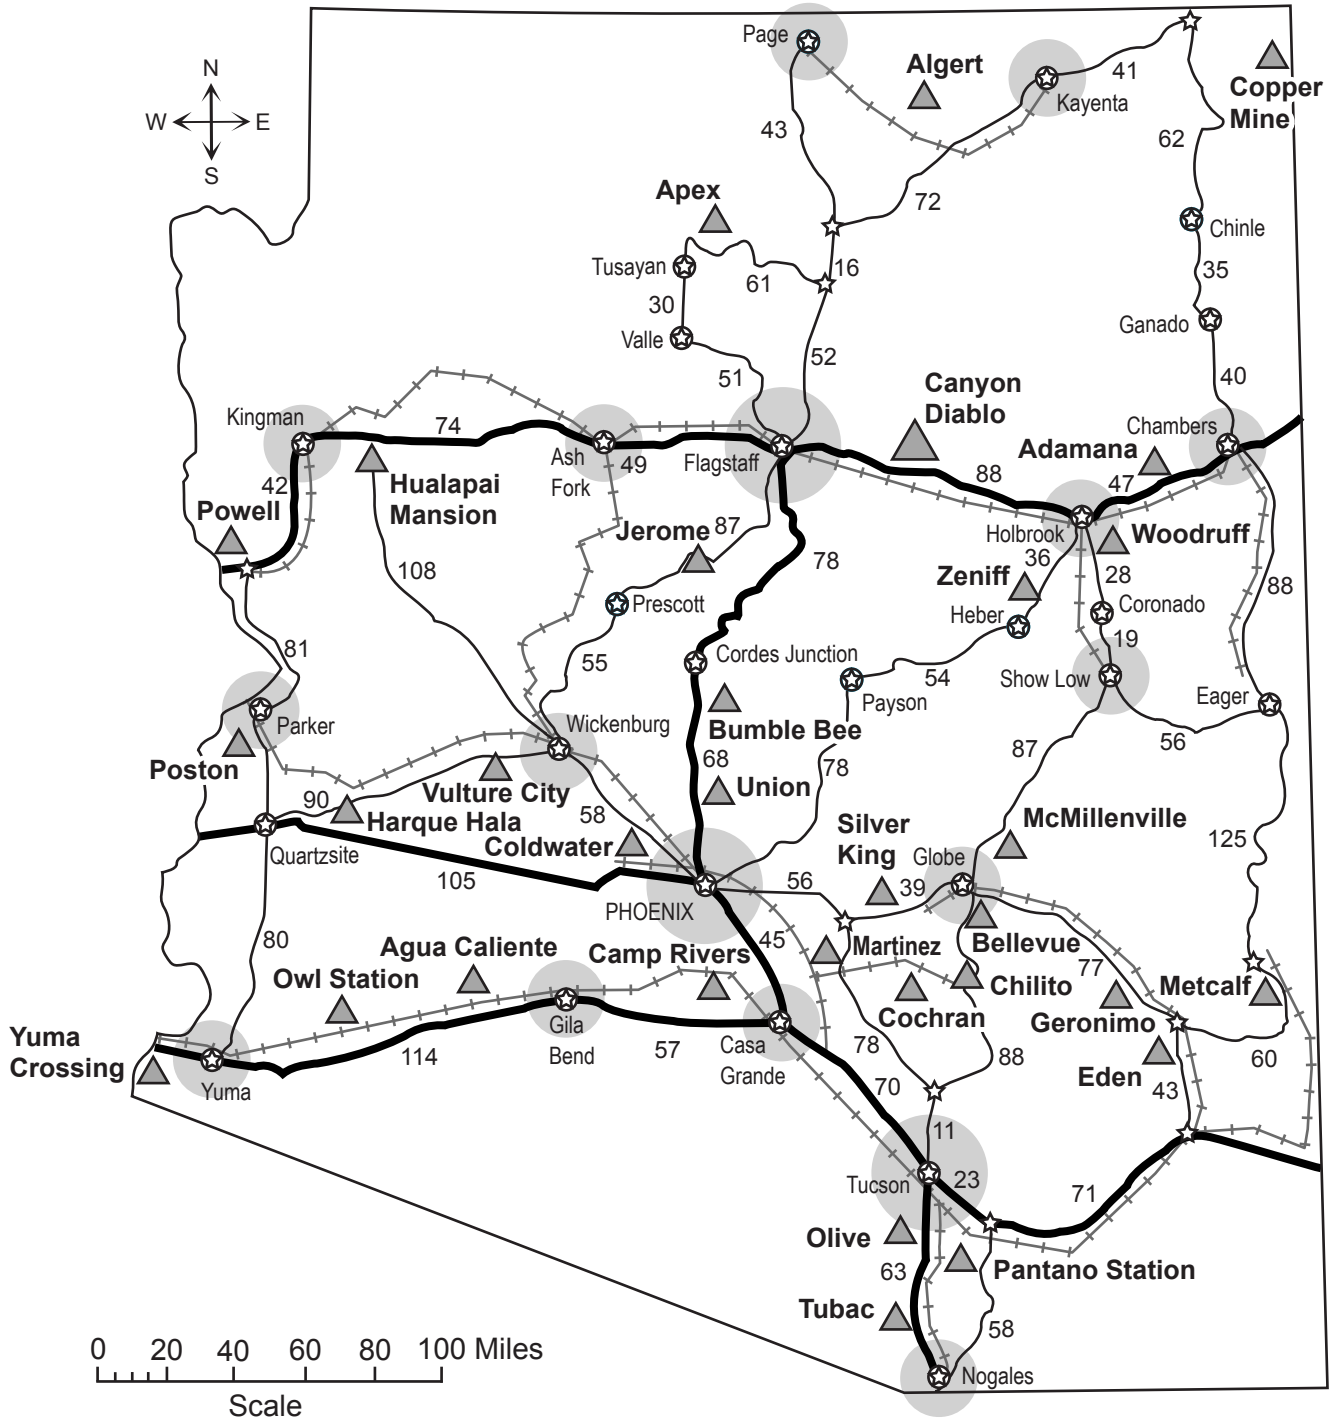

# Roads, Rails and Trails: Tracking Arizona Ghost Towns

AZ\_Ghosttowns.PDF07

LEGEND		SPEED LIMITS	
	Interstate Highways	<b>65</b> miles per hour	☆ 27 ☆ The number indicates the amount of miles between stars for ROADS.  ☆ This indicates that a city and a mileage marker are at the same place.  ▲ <b>Ghost Town</b>
	US & State Routes	<b>55</b> miles per hour	
	Railroad	<b>70</b> miles per hour out of town	
	Railroad	<b>50</b> miles per hour in town (within gray circle)	